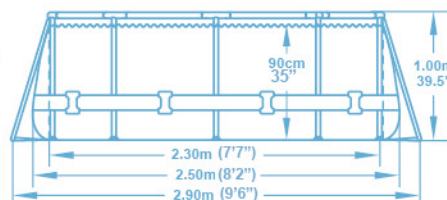

## #5616K\_24 POWER STEEL™ SOLO POOL

427 x 250 x 100 cm  
38,68 kg

14' x 8'2" x 39,5"  
85,27 lbs

INKLUSIVE  
Reparaturflicken

INCLUDES  
Repair Patch

Max. Aufbaumaß	427 x 290 cm
Steckverbindung	Seal & Lock System™
Material	TriTech™
Design	Grau
Innendesign	Fliesenmosaik-Optik
Form	oval
Wassermenge (90%)	7,250 l
Anschluss	32 mm
Antihafbeschichtung	✓
Bullauge	-
Aufbauzeit	30 Minuten
Filtermedium	-
Sicherheitsleiter	-
Salzwassertauglich	✓
Verpackungsmaß	57,5 x 35 x 109 cm

Surface area	14' x 9'6"
Connecting system	Seal & Lock System™
Material	TriTech™
Design	Grey
Interior Design	Mosaic print
Shape	oval
Water capacity (90%)	1,915 gal
Connector	1.25"
Non-stick coating	✓
Window	-
Assembly time	30 min.
Filter medium	-
Ladder	-
Suitable for saltwater	✓
Packaging size	22.63" x 13.78" x 42.91"