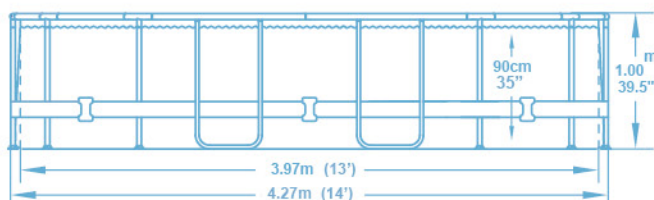

## #5616K\_24 POWER STEEL™ SOLO POOL

427 x 250 x 100 cm  
38,68 kg

14' x 8'2" x 39,5"  
85,27 lbs

INKLUSIVE  
Reparaturflicken

INCLUDES  
Repair Patch

Max. Aufbaumaß	427 x 290 cm
Steckverbindung	Seal & Lock System™
Material	TriTech™
Design	Grau
Innendesign	Fliesenmosaik-Optik
Form	oval
Wassermenge (90%)	7,250 l
Anschluss	32 mm
Antihafbeschichtung	✓
Bullauge	-
Aufbauzeit	30 Minuten
Filtermedium	-
Sicherheitsleiter	-
Salzwassertauglich	✓
Verpackungsmaß	57,5 x 35 x 109 cm

Surface area	14' x 9'6"
Connecting system	Seal & Lock System™
Material	TriTech™
Design	Grey
Interior Design	Mosaic print
Shape	oval
Water capacity (90%)	1,915 gal
Connector	1.25"
Non-stick coating	✓
Window	-
Assembly time	30 min.
Filter medium	-
Ladder	-
Suitable for saltwater	✓
Packaging size	22.63" x 13.78" x 42.91"