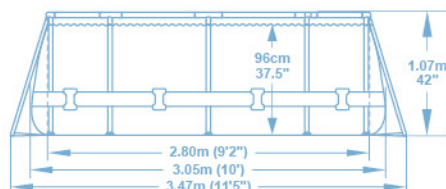

#5619W\_24

POWER STEEL™ SWIM VISTA SERIES™  
SOLO POOL

488 x 305 x 107 cm  
63,49 kg

16' x 10' x 42"  
139,97 lbs

INKLUSIVE  
Reparaturflicken

INCLUDES  
Repair Patch

Max. Aufbaumaß	488 x 347 cm
Steckverbindung	Seal & Lock System™
Material	TriTech™
Design	Steinwand-Optik
Innendesign	Kieselmosaik-Optik
Form	oval
Wassermenge (90%)	10.949 l
Anschluss	32 mm
Antihaftbeschichtung	✓
Bullauge	2
Aufbauzeit	30 Minuten
Filtermedium	-
Sicherheitsleiter	-
Salzwassertauglich	✓
Verpackungsmaß	61 x 44 x 125,5 cm

Surface area	16' x 11'5"
Connecting system	Seal & Lock System™
Material	TriTech™
Design	Realistic stacked stone
Interior Design	Prismatic stone print
Shape	oval
Water capacity (90%)	2,893 gal
Connector	1.25"
Non-stick coating	✓
Window	2
Assembly time	30 min.
Filter medium	-
Ladder	-
Suitable for saltwater	✓
Packaging size	24.02" x 17.32" x 49.41"