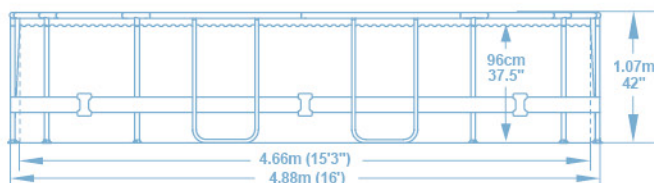

#5619W\_24

POWER STEEL™ SWIM VISTA SERIES™  
SOLO POOL

488 x 305 x 107 cm  
63,49 kg

16' x 10' x 42"  
139,97 lbs

INKLUSIVE  
Reparaturflicken

INCLUDES  
Repair Patch

Max. Aufbaumaß	488 x 347 cm
Steckverbindung	Seal & Lock System™
Material	TriTech™
Design	Steinwand-Optik
Innendesign	Kieselmosaik-Optik
Form	oval
Wassermenge (90%)	10.949 l
Anschluss	32 mm
Antihaftbeschichtung	✓
Bullauge	2
Aufbauzeit	30 Minuten
Filtermedium	-
Sicherheitsleiter	-
Salzwassertauglich	✓
Verpackungsmaß	61 x 44 x 125,5 cm

Surface area	16' x 11'5"
Connecting system	Seal & Lock System™
Material	TriTech™
Design	Realistic stacked stone
Interior Design	Prismatic stone print
Shape	oval
Water capacity (90%)	2,893 gal
Connector	1.25"
Non-stick coating	✓
Window	2
Assembly time	30 min.
Filter medium	-
Ladder	-
Suitable for saltwater	✓
Packaging size	24.02" x 17.32" x 49.41"