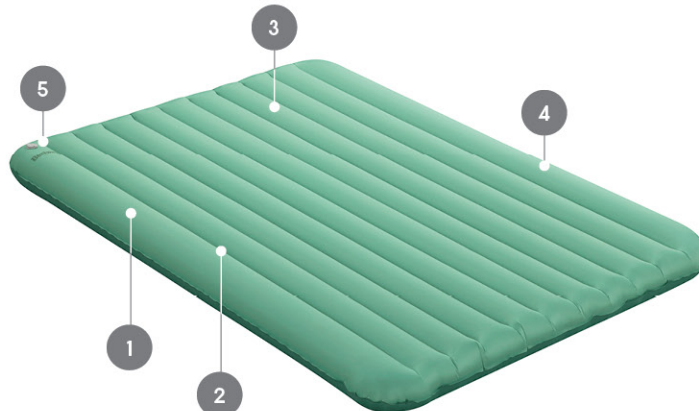

TOUGHLITE™ SLEEPING PADS

Bestway

ITEM · ARTICLE · ARTÍCULO · ARTIKEL · ARTIKEL · PRODOTTO · ARTYKUL

69619

↔ 203 x 142 x 15cm - 80" x 56" x 6"

⌚ ADVENTUREST™ INSULATED QUEEN SLEEPING PAD

🛒 3.08kg - 6.78lbs

2.17KG
4.12LBS

R VALUE
COOL WEATHER RATED

THERMOLITE®

**PUNCTURE-RESISTANT
TOUGHLITE™ TPU**

ToughLite™ résistant aux perforations
ToughLite™ resistente a la perforación
Reißfestem ToughLite™
Schaderesistent ToughLite™
ToughLite™ resistente alle forature
Odporny na przebicie ToughLite™

I-BEAM CONSTRUCTION

Construction avec profilé en I
Estructura I-Beam
I-trägerkonstruktion
I-balk constructie
Struttura interna con I-Beam
Konstrukcja I-Beam

75D POLYESTER

75D polyester
Poliéster 75D
75D polyester
75D polyester
Poliestere da 75D
Poliestrowa 75D

THERMOLITE® INSULATION

Isolation THERMOLITE®
Aislamiento THERMOLITE®
THERMOLITE® -Isolierung
THERMOLITE® isolatie
Materiale isolante THERMOLITE®
Izolacja THERMOLITE®

LOW-PROFILE AIR VALVE

Soupepe d'air à profil bas
Válvula de aire de perfil bajo
Flachventil
Luchtventiel met laag profiel
Valvola dell'aria a basso profilo
Niskoprofilowy zawór powietrzny

INCLUDES · Inklus · Incluye · Inhalt · Bevat · Include · Zawiera

MANUAL PUMP

Pompe de gonflage manuelle - Bomba manual

Handpumpe- Manuele pomp

Pompa manuale - Ręczna pompka

STORAGE BAG

Sac de transport - Bolsa de transporte

Transporttasche - Reistas

Borsa da trasporto - Torba transportowa

REPAIR PATCH

Rustines - Parche de reparación

Reparatur-flicken - Reparatiepatch

Toppa di riparazione - Łatka naprawcza