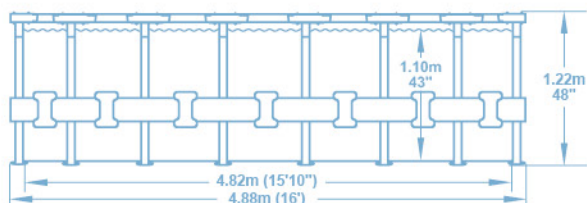

#5616G_22

POWER STEEL™ SWIM VISTA SERIES™

SOLO POOL

Ø 488 x 122 cm

86,68 kg

Ø 16' x 48"

191.10 lbs

INKLUSIVE
Reparaturflicken

INCLUDES
Repair Patch

Max. Aufbaumaß	488 x 488 cm
Steckverbindung	Seal & Lock System™
Material	TriTech™
Design	Holz-Optik (Pinie)
Innendesign	Kieselmosaik-Optik
Form	rund
Wassermenge (90%)	19.480 l
Anschluss	38 mm
Antihafbeschichtung	✓
Bullauge	4
Aufbauzeit	20 Minuten
Filtermedium	-
Sicherheitsleiter	-
Salzwassertauglich	✓
Verpackungsmaß	59 x 53 x 116 cm

Surface area	16' x 16'
Connecting system	Seal & Lock System™
Material	TriTech™
Design	Wood printing
Interior Design	Prismatic stone print
Shape	round
Water capacity (90%)	5,145 gal
Connector	1.50"
Non-stick coating	✓
Window	4
Assembly time	20 min.
Filter medium	-
Ladder	-
Suitable for saltwater	✓
Packaging size	23.22" x 20.87" x 45.67"