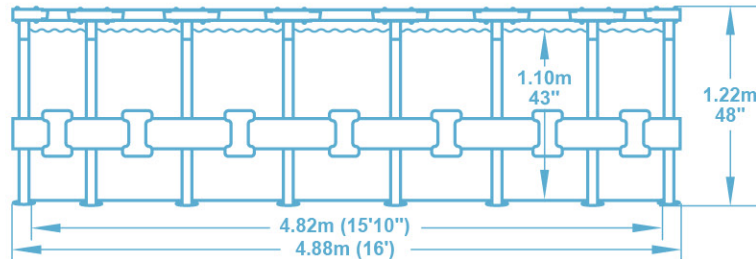

# 56725

488 x 122cm  
16' x 48"

POWER STEEL™  
SWIM VISTA SERIES™

80,57kg  
177,62lb

90%