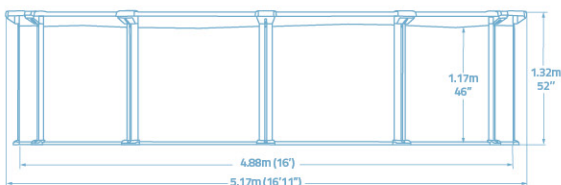

# 561CU

↔ 488 x 132cm - 16' x 52"

HYDRIUM™ ROUND

201.22kg - 443.61lbs

90%

1 GALVANIZED STEEL WALL

2 Ø 38MM - Ø 1.50"

3 REALISTIC PRISMATIC STONE PRINT