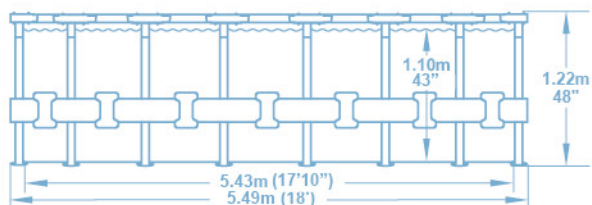

#5616H_22

POWER STEEL™ SWIM VISTA SERIES™
SOLO POOL

Ø 549 x 122 cm
96,23 kg

Ø 18' x 48"
212.15 lbs

INKLUSIVE
Reparaturflicken

INCLUDES
Repair Patch

Max. Aufbaumaß	549 x 549 cm
Steckverbindung	Seal & Lock System™
Material	TriTech™
Design	Holz-Optik (Pinie)
Innendesign	Kieselmosaik-Optik
Form	rund
Wassermenge (90%)	23.062 l
Anschluss	38 mm
Antihafbeschichtung	✓
Bullauge	4
Aufbauzeit	30 Minuten
Filtermedium	-
Sicherheitsleiter	-
Salzwassertauglich	✓
Verpackungsmaß	60 x 53 x 116 cm

Surface area	18' x 18'
Connecting system	Seal & Lock System™
Material	TriTech™
Design	Wood printing
Interior Design	Prismatic stone print
Shape	round
Water capacity (90%)	6,092 gal
Connector	1.50"
Non-stick coating	✓
Window	4
Assembly time	30 min.
Filter medium	-
Ladder	-
Suitable for saltwater	✓
Packaging size	23.62" x 20.87" x 45.67"