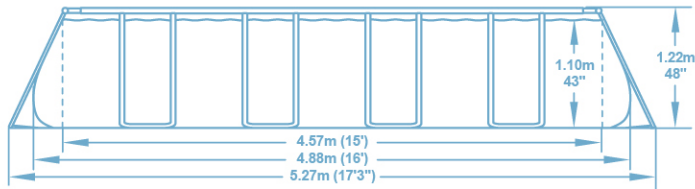

# 56670

← 488 x 244 x 122cm - 16' x 8' x 48"

POWER STEEL™

94.22kg - 207.72lbs

90%

TRITECH™

Ø 32MM - Ø 1.25"

SEAL & LOCK SYSTEM™