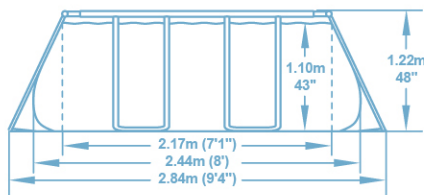

# 56670

← 488 x 244 x 122cm - 16' x 8' x 48"

POWER STEEL™

94.22kg - 207.72lbs

90%

TRITECH™

Ø 32MM - Ø 1.25"

SEAL & LOCK SYSTEM™