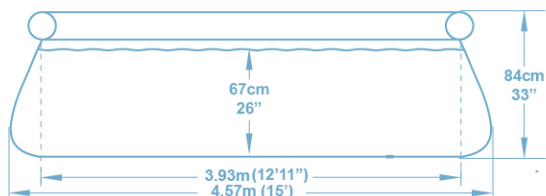

# 57313

↔ 457 x 84cm - 15' x 33"

Ⓜ FAST SET™

📦 23.25kg - 51.26lbs

80%

1 DURAPLUS™

2 Ø 32MM - Ø 1.25"

3 RATTAN PRINTING