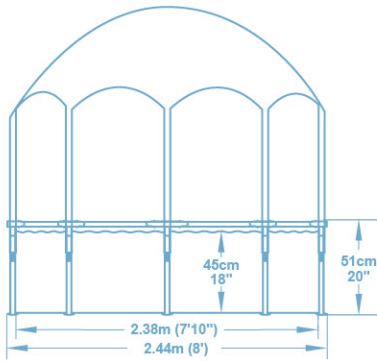

# 56432

↔ 244 x 51cm - 8' x 20"

Ⓜ SPLASH-IN-SHADE PLAY POOL

🛒 13.37kg - 29.48lbs

90%

TRITECH™

Ø 32MM - Ø 1.25"

FRAMELINK  
SYSTEM™