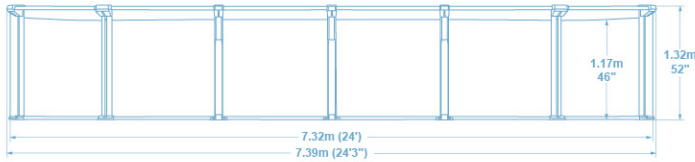

# 561CW

↔ 732 x 366 x 132cm / 24' x 12' x 52"

HYDRIUM™ OVAL

300.78kg - 663.10lbs

90%

1 GALVANIZED STEEL WALL

2 Ø 38MM - Ø 1.50"

3 REALISTIC PRISMATIC STONE PRINT