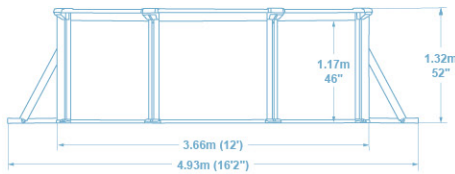

# 561CW

↔ 732 x 366 x 132cm / 24' x 12' x 52"

HYDRIUM™ OVAL

300.78kg - 663.10lbs

90%

1 GALVANIZED STEEL WALL

2 Ø 38MM - Ø 1.50"

3 REALISTIC PRISMATIC STONE PRINT