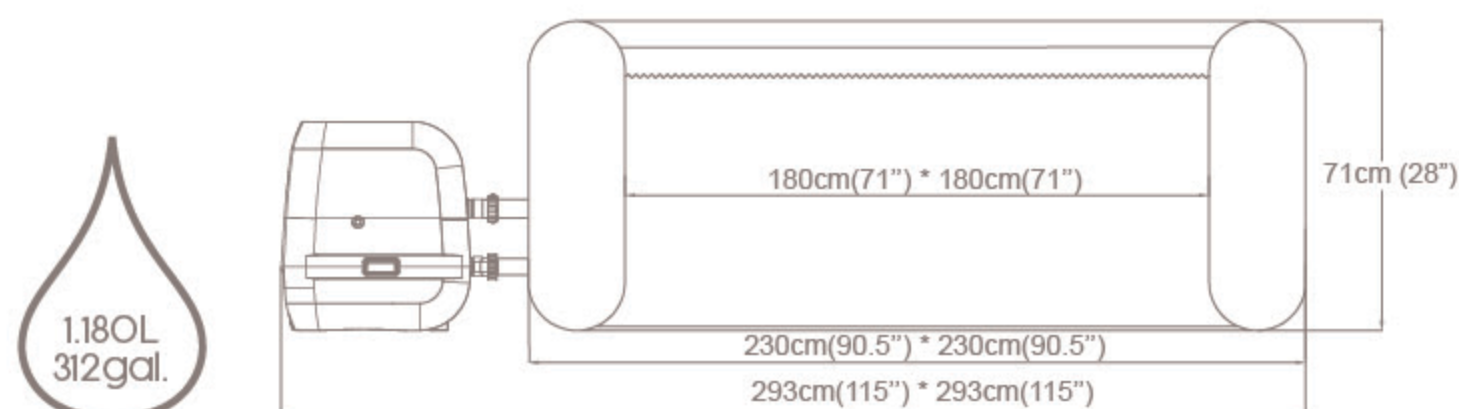

# 6001Q

↔ 230 x 230 x 71cm - 90.5" x 90.5" x 28"

LAY-Z-SPA™ SAN FRANCISCO HYDROJET PRO™ 7 GREY MARBLE

⚡ Heating &amp; Filtration: 2050W - Massage: 800W - Water jet: 1200W

📦 96.13 kg - 211.93 lbs

TRITECH™

MAXHOLD™ BEAMS