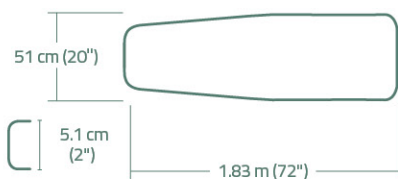

# 69621

↔ 183 x 51 x 5.1cm - 72" x 20" x 2"

⌚ TERRAINPRO™ SELF-INFLATING REGULAR MUMMY SLEEPING PAD

🛒 0.97kg - 2.15lbs

933G  
2.1LBS

R VALUE  
COLD WEATHER RATED